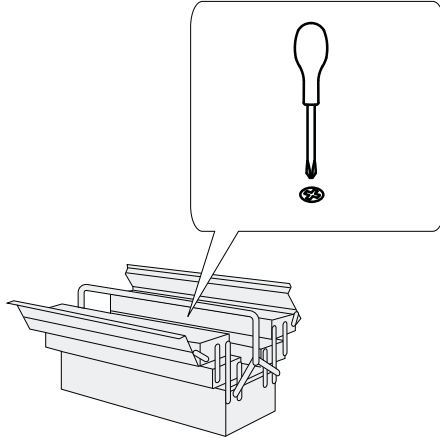

Dining chair

Assembly Instructions

CUSTOMER SERVICE
(01623 727374)

HARDWARE

A

4 x

M6 x 35

B

4 x

18 x 13 x 1.5

C

1 x

4MM

D

4 x

M4 x 50