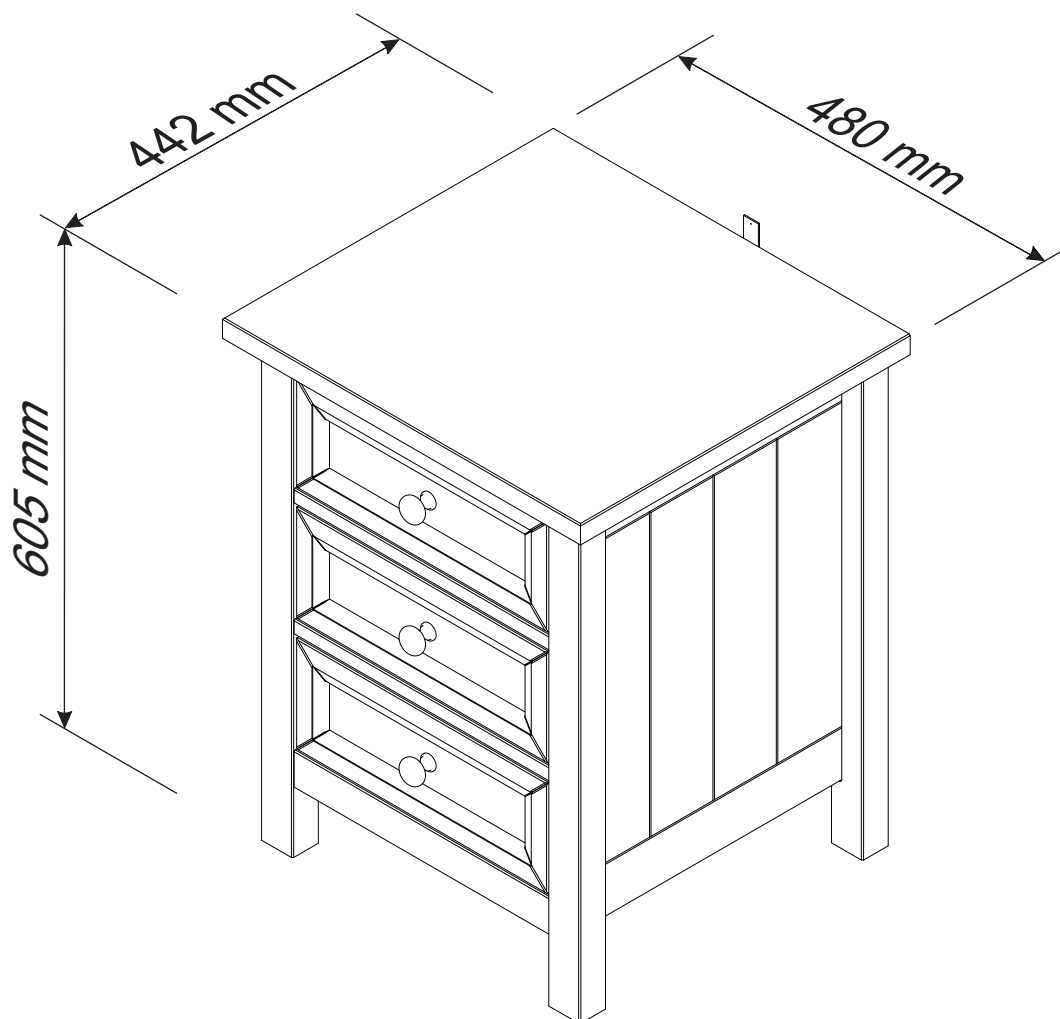

ASSEMBLY INSTRUCTIONS

3 DRAWER BEDSIDE

Approximate Assembly Time

People Required to Assemble

Tools Required

Before you start...

Please carefully unpack and lay out all of the component parts to ensure nothing is missing and to check each component for any obvious damage.

Should you identify any concerns at this stage please contact the retailer from whom this product was purchased. Please quote your order number, details of your issue, the product code, and the batch number from the cartons which will help to resolve your issue as quickly as possible.

Version Number - 1.0

Product Code - MAI001/MAI101/151