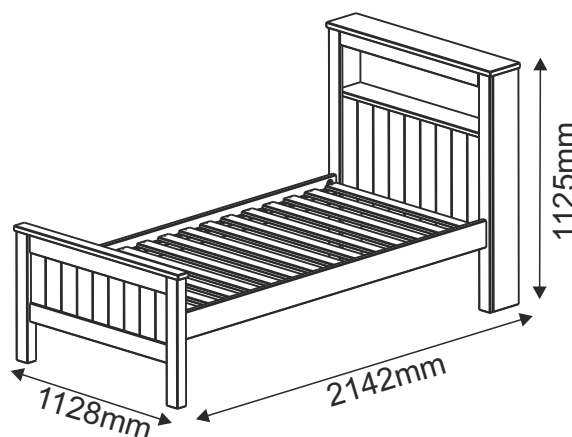

ASSEMBLY

INSTRUCTIONS

BOOKCASE BED

Approximate Assembly Time

People Required to Assemble

Tools Required

Before you start....

Please carefully unpack and lay out all of the component parts to ensure nothing is missing and to check each component for any obvious damage.

Should you identify any concerns at this stage please contact the retailer from whom this product was purchased. Please quote your order number, details of your issue, the product code, and the batch number from the cartons which will help to resolve your issue as quickly as possible.

Version Number - 1.0

Product Code - MAI013/ MAI113