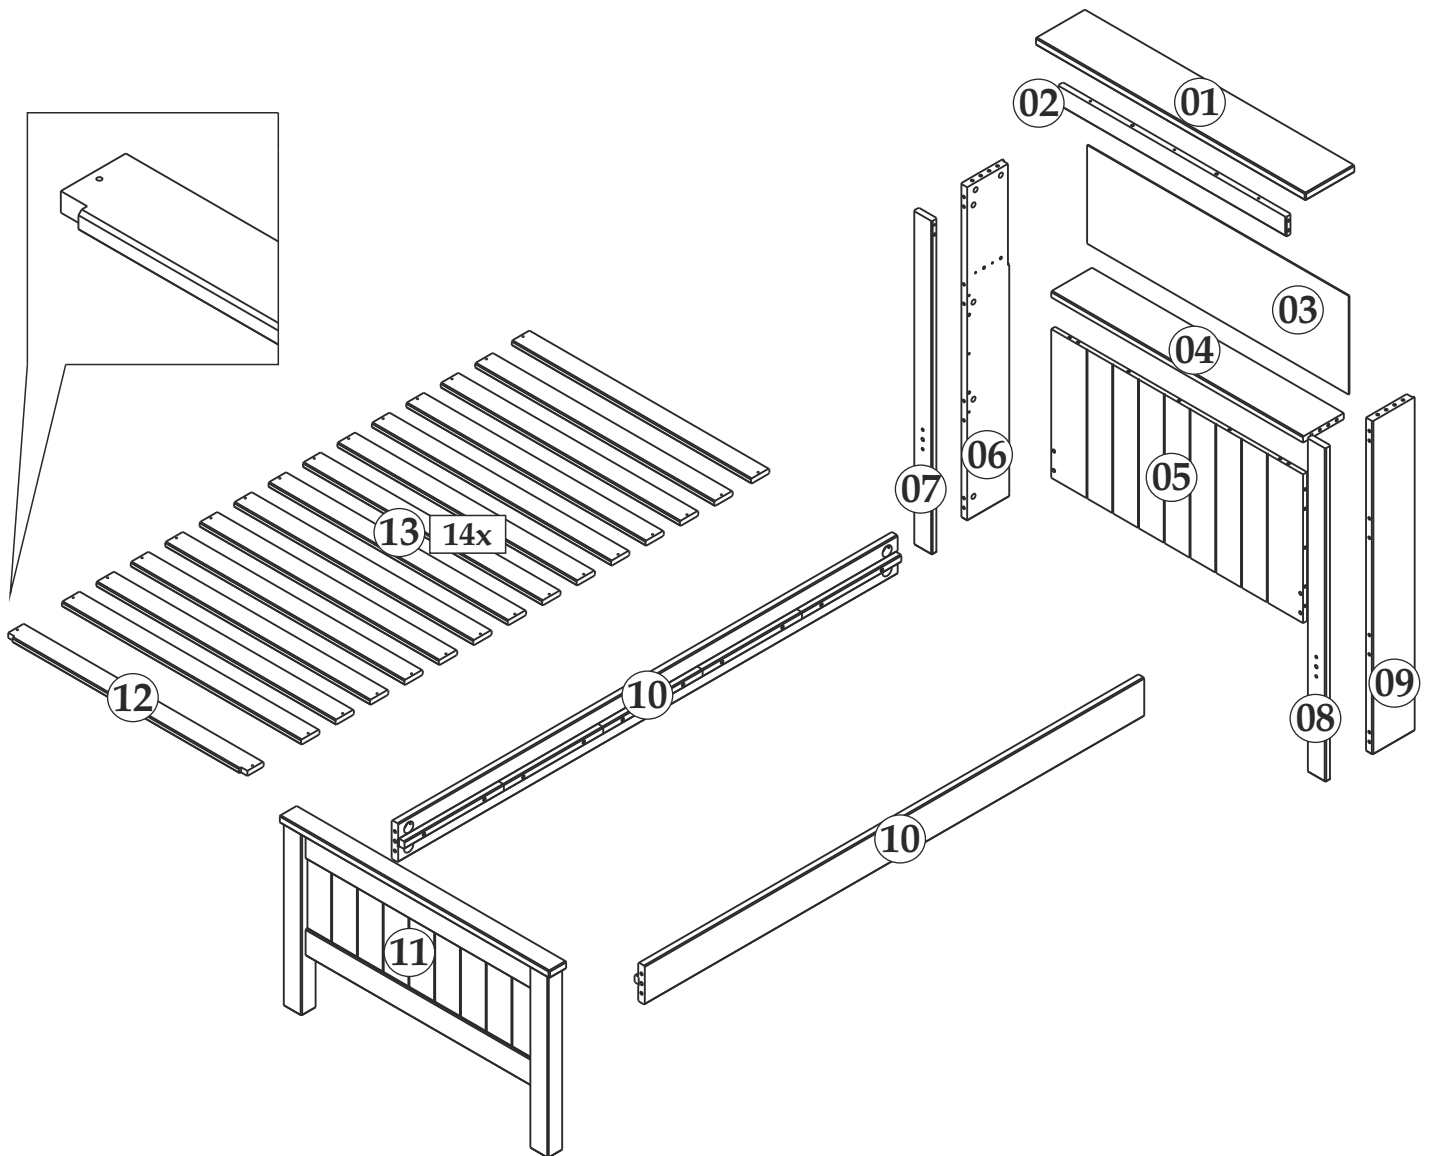

PARTS

Please ensure you carefully check all the pieces, should you have any concerns please contact the retailer before assembly commences. Please have your order number, details of the issue, the product code, and the batch number from the cartons as this will help us to resolve your issue much faster.