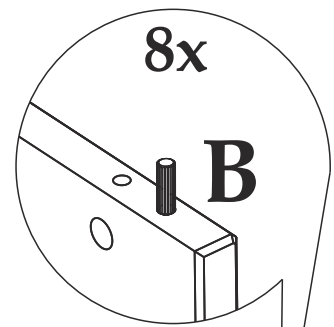

2

Do Not Use Power Tools

3