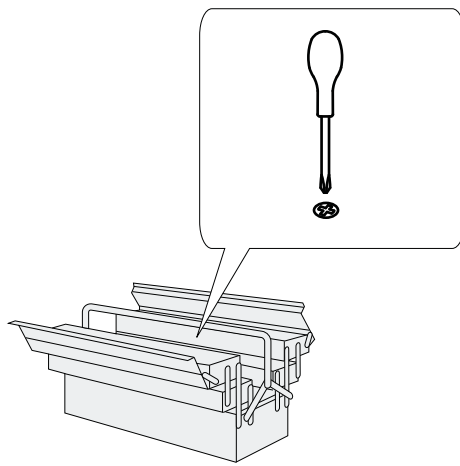

Julian Bowen Limited

**Marlborough
2 Door Wardrobe**

Assembly Instructions

Julian Bowen Limited
(01623 727374)

HARDWARE

A

12x

B