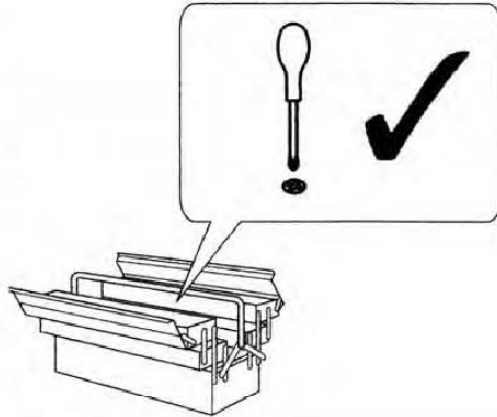

Work Table

Assembly Instructions

CUSTOMER SERVICE
(01623 727374)

HARDWARE

A

42mm

10 x

B