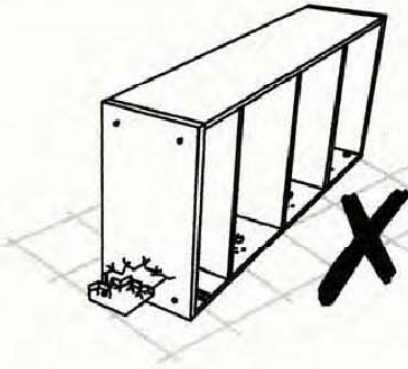

Work Table

Assembly Instructions

CUSTOMER SERVICE
(01623 727374)

HARDWARE

A

42mm

10 x

B