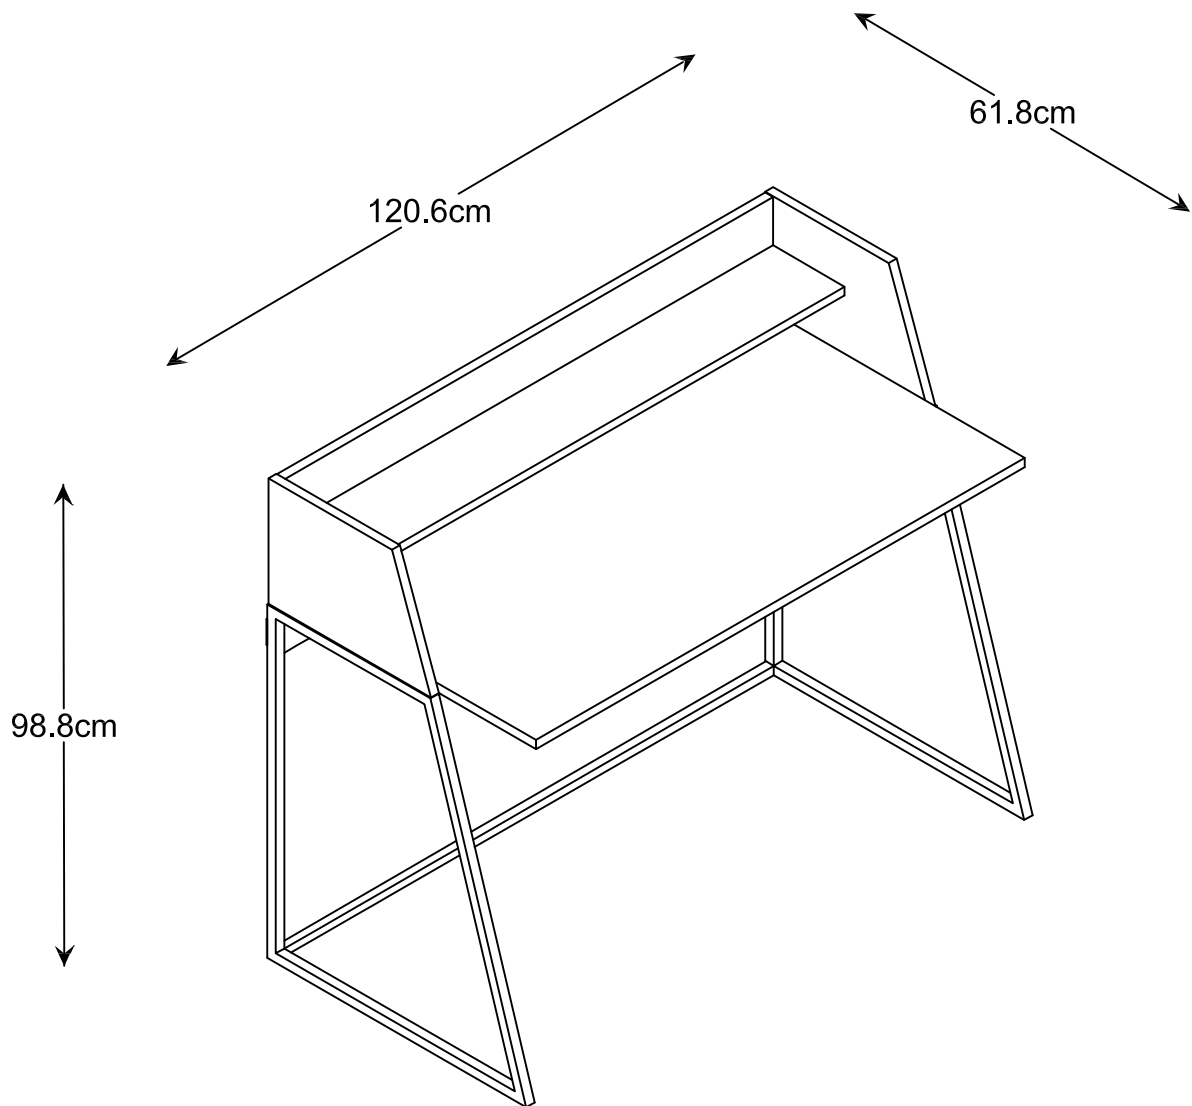

Work Table

Assembly Instructions

CUSTOMER SERVICE
(01623 727374)

HARDWARE

A

42mm

10 x

B