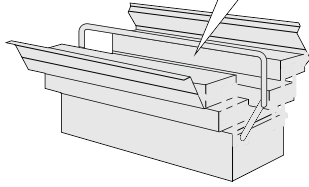

1 Drawer Bedside

Assembly Instructions

CUSTOMER SERVICE
(01623 727374)

HARDWARE

A

4x

B

M4x22mm

1x

C

4,0x40mm

4x

D

3,5x35mm

4x

E