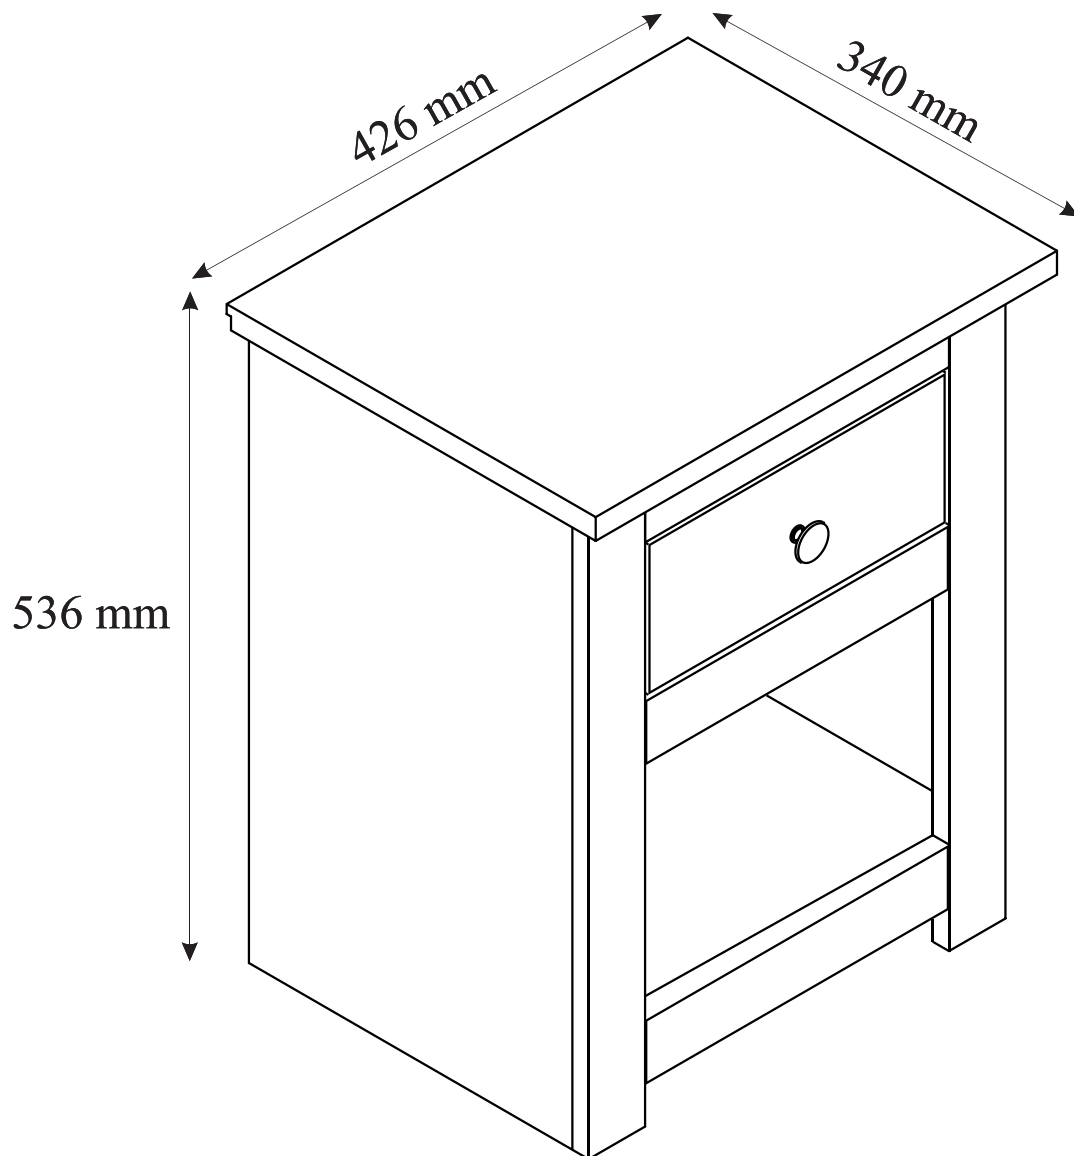

1 Drawer Bedside

Assembly Instructions

CUSTOMER SERVICE
(01623 727374)

HARDWARE

A

4x

B

M4x22mm

1x

C

4,0x40mm

4x

D

3,5x35mm

4x

E

8x30mm

16x

F

1x

G

8x8mm

18x

H