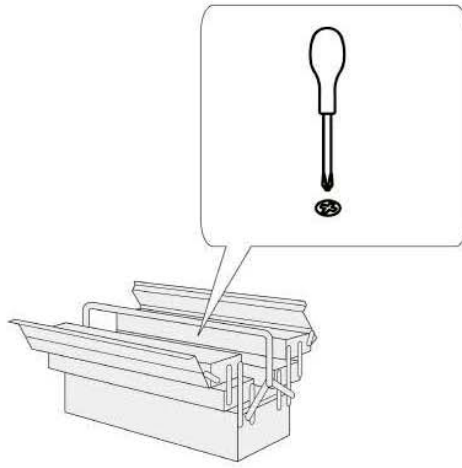

Dining Chair

Assembly Instructions

CUSTOMER SERVICE
(01623 727374)

HARDWARE

A

4x
M6 X 50 mm

B

4x
18 x 13 x 1.5 mm

C

1x
4 mm

D

4x
M4 X 40 mm

E

8x
M4 x30 mm

PARTS

Safety Advice