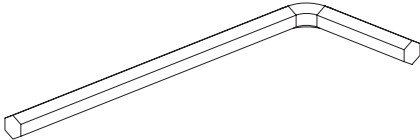

Dining Chair

Assembly Instructions

CUSTOMER SERVICE
(01623 727374)

HARDWARE

A

4x
M6 X 50 mm

B

4x
18 x 13 x 1.5 mm

C

1x
4 mm

D

4x
M4 X 40 mm

E

8x
M4 x30 mm

PARTS

Safety Advice