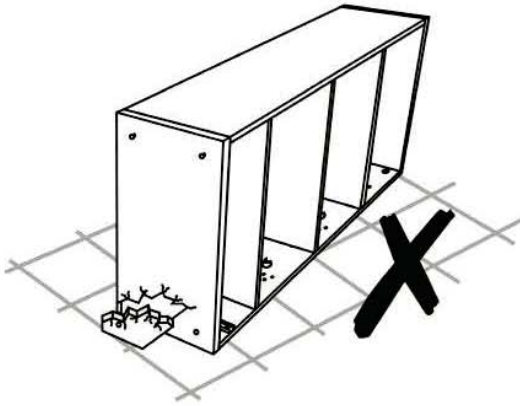

Dining Chair

Assembly Instructions

CUSTOMER SERVICE
(01623 727374)

HARDWARE

A

4x
M6 X 50 mm

B

4x
18 x 13 x 1.5 mm

C

1x
4 mm

D

4x
M4 X 40 mm

E

8x
M4 x30 mm

PARTS

Safety Advice