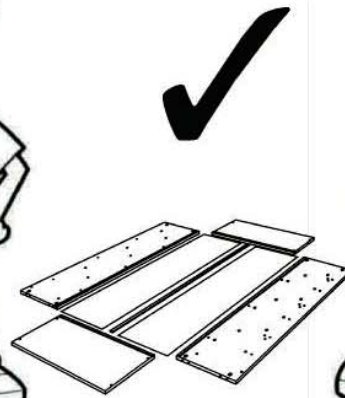

Dining Chair

Assembly Instructions

CUSTOMER SERVICE
(01623 727374)

HARDWARE

A

4x
M6 X 50 mm

B

4x
18 x 13 x 1.5 mm