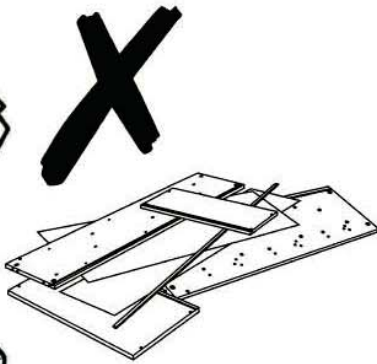

Dining Chair

Assembly Instructions

CUSTOMER SERVICE
(01623 727374)

HARDWARE

A

4x
M6 X 50 mm

B

4x
18 x 13 x 1.5 mm

C

1x
4 mm

D

4x
M4 X 40 mm

E

8x
M4 x30 mm

PARTS

Safety Advice

Small component parts could choke a child if swallowed.

We strongly recommend that you keep children well away from the work area.

It would be sensible to lay a sheet or blanket on the floor where you intend to work to avoid scratching this product and to protect your floor.