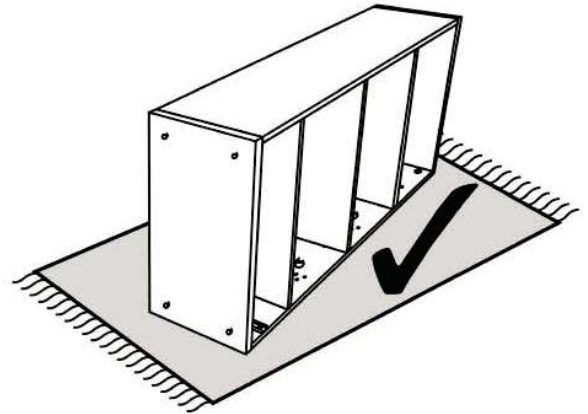

Dining Chair

Assembly Instructions

CUSTOMER SERVICE
(01623 727374)

HARDWARE

A

4x
M6 X 50 mm

B

4x
18 x 13 x 1.5 mm